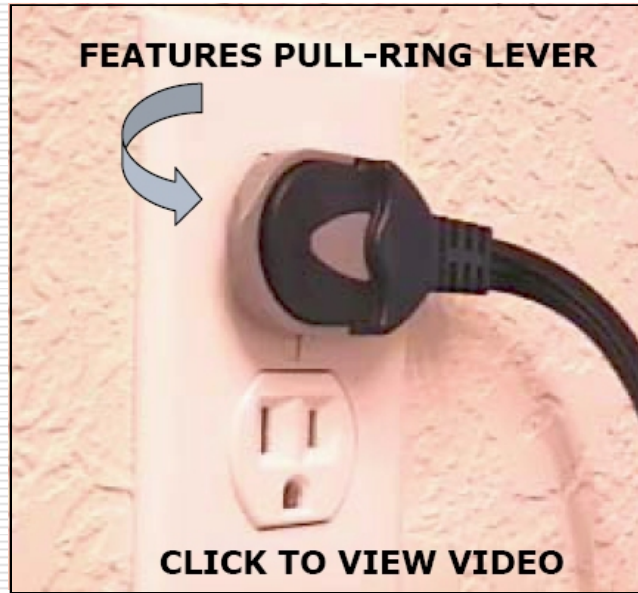

ECM Minnesota:
(Sales & Distribution) 1190 Eagan Industrial Road, Eagan, Minnesota 55121
Tel: 651-379-5092

- ❑ **NEW SLIM-PROFILE APPLIANCE PLUG**
 - UL/CSA APPROVED
 - RIGHT-ANGLE PLUG
 - 90 DEGREE CORD EXIT DOESN'T BLOCK OTHER RECEPTACLES
 - FLEX-STYLE STRAIN RELIEF ENSURES LONG LIFE
 - UNIQUE PULL-RING PUSHES THE PLUG OUT AS YOU UNPLUG IT!
 - SLIM-PROFILE LETS YOU PUSH APPLIANCE 1 INCH CLOSER TO WALL